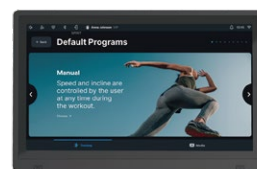

CONNECT TO THIRD PARTY APPS VIA BLUETOOTH FTMS