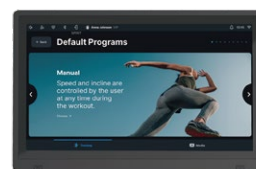

CONNECT TO THIRD PARTY APPS VIA BLUETOOTH FTMS