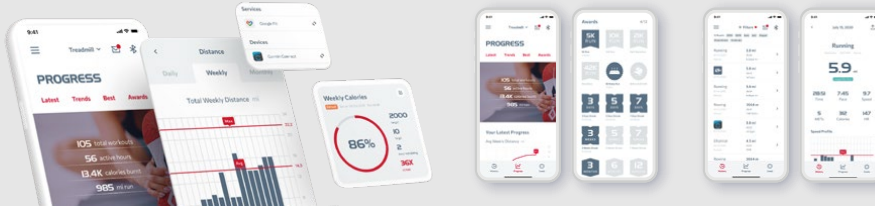

# XE195 ELLIPTICAL

The XE195 is our base elliptical model, offering the same reliability as our other versions but at a more affordable price. It includes user-friendly features such as a vivid blue backlit console, heart rate grips, and a smooth aluminum track system with a 20" stride length, making it ergonomically suitable for different users of all fitness levels.

\*CONNECTS VIA SPIRIT+ APP

7.5" bright blue backlit LCD

Reading Rack Ledge

Adjustable Cooling Fan

Direct-Access Level Buttons

Handlebar Level Control

Hand Pulse Sensors

SPIRIT+ APP

- Set fitness goals
- Track workout progress
- Review workout history
- Share with other fitness apps
- Unlock achievements
- Stay motivated