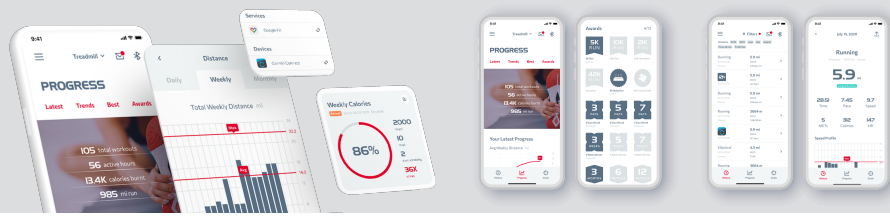

*CONNECTS VIA SPIRIT+ APP

SPIRIT® | **40** YEARS

7.5" Multi-Color backlit LCD

Adjustable Cooling Fan

Tilt & Swivel Tablet Holder

Reading Rack Ledge

USB Charger

Handlebar Level Control

Integrated Bluetooth Speakers

Direct-Access Level Buttons

Hand Pulse Sensors

SPIRIT+ APP

- Set fitness goals
- Track workout progress
- Review workout history
- Share with other fitness apps
- Unlock achievements
- Stay motivated