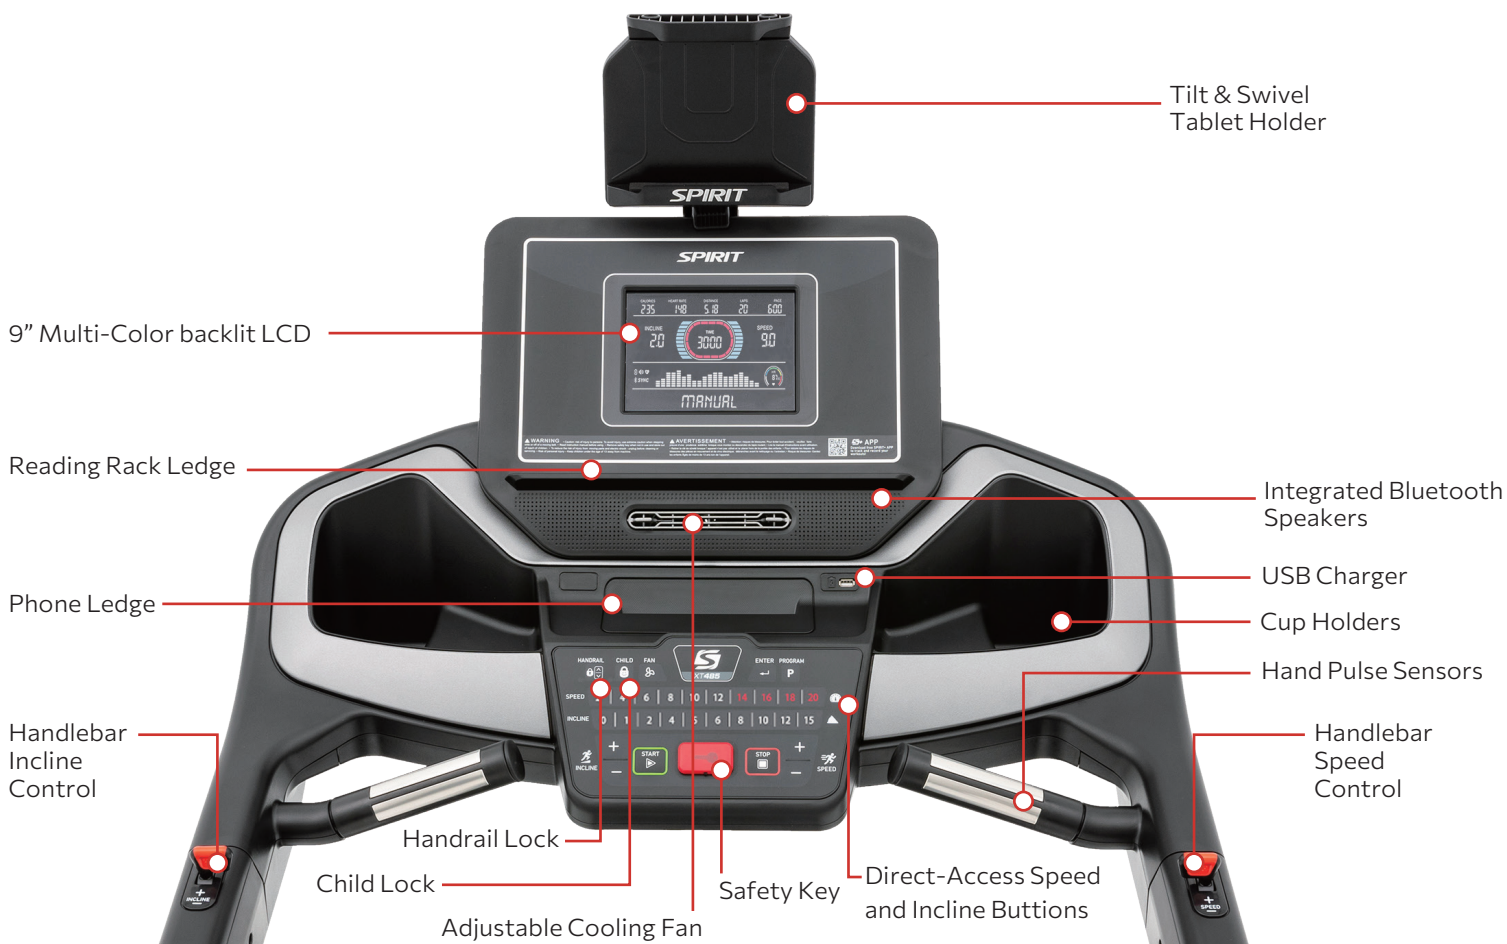

SPIRIT+ APP