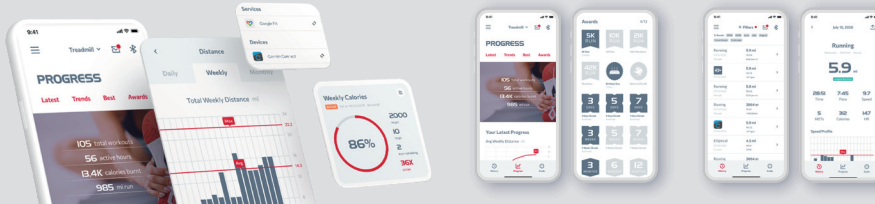

# XT485 TREADMILL

Folded View

The XT485 includes a large, bright 9" multi-color LCD display to keep track of the metrics you care about most, including a new heart rate graph feature to keep you in the zone. The in-console USB charging port, built-in Bluetooth speakers, adjustable cooling fan, and a removable swivel-tilt tablet holder to keep you engaged and allow for optimal training. Enjoy a variety of preset programs, including a goal-oriented Time, Calories, and Distance Series. The spacious 560 x 1525mm running surface and reliable 4.0 HP PowerMax™ drive motor give you all the room and power you need for a comfortable workout. A full range of direct access speed and incline keys on the console and our new rocker-style shifters make interval training easy.

## FEATURES

- 9" Multi-Color backlit LCD with built-in USB charging port
- Built-in Bluetooth connects to apps, audio, and heart rate accessories
- Remote handlebar controls for quick changes on-the-go
- Spacious 560 x 1525mm Deck with Lift Assist for easy storage
- Superior 4.0HP PowerMax Motor protected by lifetime warranty

## CONNECTS TO:

SPIRIT+

FITBIT\*

ZWIFT

APPLE HEALTH KIT\*

KINOMAP

MAP MY FITNESS\*

AND MORE!

\*CONNECTS VIA SPIRIT+ APP

SPIRIT+ APP

- Set fitness goals
- Track workout progress
- Review workout history
- Share with other fitness apps
- Unlock achievements
- Stay motivated