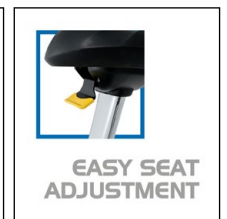

S
CU900

SPIRIT

The CU900 Upright Bike boasts features that provide users with precise fit and function and a beautiful console to track performance. The seat height securely locks and adjusts at infinite increments while the molded handlebars provide ultimate comfort. Pedal motion is smooth and consistent with industrial roller bearings and 1" crank axle that can power through any climb.

FEATURES:

- Oversized 1" crank axle along with heavy duty roller bearings provide long life and reliability.
- Quick adjust seat easily slides to accommodates users of various heights.
- Easy in and out ratcheting pedals with 2-degree pedal inversion for a comfortable workout.
- Generator system allows the unit to be place in any location.