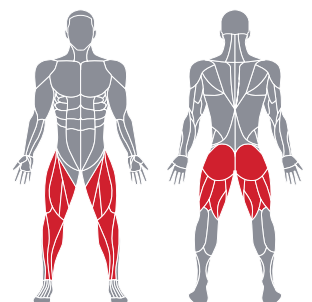

FEATURES

- Large foot platform increases movement variety including calf exercises
- Forward hand grip assists with entry and exit from machine
- Angled sled provides for a smooth pressing motion
- Built-in storage at top of tower for phone and water

PRODUCT DIMENSION	1890 x 1105 x 1592mm / 74" x 44" x 63"
WEIGHT STACK	170kg / 375lb (15lb x 1pc + 20lb x 18pcs)
PRODUCT WEIGHT	337kg / 743lb