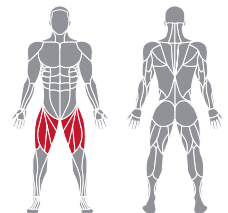

Leg Extension / Leg Curl

SP-4605

FEATURES

- Challenges opposing muscle groups, Quadriceps and Hamstrings
- Exercises can be switched and adjusted without leaving seated position
- Machines axis of rotation is optimized for proper feel for both exercise
- Integrated rep counter and built-in storage on top cap

PRODUCT DIMENSION | 1407 x 1373 x 1580mm / 55" x 54" x 62"

WEIGHT STACK | 132kg / 290lb (10lb x 1pc + 20lb x 14pcs)
The incremental weight : 5lb

PRODUCT WEIGHT | 271kg / 597lb

CARTON DIMENSION

CARTON A	1390 x 600 x 125mm / 55" x 24" x 5"
CARTON B	1520 x 580 x 260mm / 60" x 23" x 10"
CARTON C	1190 x 1010 x 335mm / 47" x 40" x 13"
CARTON D	1000 x 180 x 550mm / 39" x 7" x 22"
CARTON E	530 x 500 x 290mm / 21" x 20" x 11"

LEG EXTENSION

LEG CURL